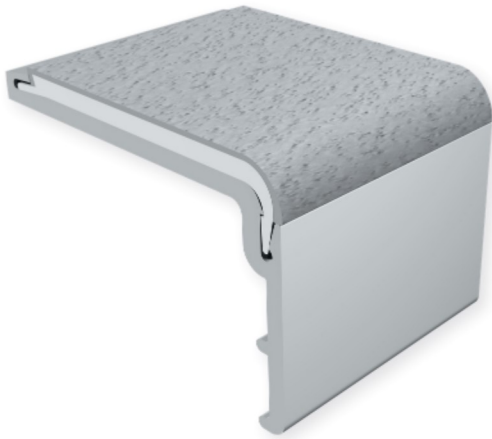

Eiffel Tower, Paris, France

Contents

	NEW Product Update	2 - 3
	Why Gradus	4 - 6
Section 1	Stair Edgings & Complementary Trims	9
	Guide to Stair Edgings	10 - 15
	Stair Edging Colour Availability	16 - 19
	Aluminium	20 - 31
	Trans-Edge - Heavy-duty Stair Edgings & Floor System	32 - 35
	Chrome & Bronze	36 - 39
	PVC-u Hardnose	40 - 45
	Flexible pvc	46 - 47
	Guide to Stair Trims & Welded Corners	48 - 55
Section 2	Specialist LED Lighting Systems	57
	NEW LED Architectural Lighting	62 - 65
	LED Step Lighting	66 - 69
	LED Aisle & Floor Lighting	70 - 71
	LED Wall Lighting	72
	LED Row Indication	73
	LED Continuity Lighting	74
Section 3	Transition Strips	77
	Transition Strip Colour Availability	78 - 79
	Luxury Trim System	80 - 82
	MTS Multi-Trim System	83 - 85
	Clip-Top	86 - 88
	Clip-Top fx	89 - 91
	Design Clip	92 - 93
	PPS System	94 - 95
	NEW Mono-Clip System	96 - 97
	Trans-Edge - Heavy-duty Trims	98 - 99
	Matwell Frames	100 - 101
	Specialist Floor Trims	102 - 133
Section 4	Skirtings, Capping Strips & Accessories	135
	Guide to Skirtings	136
	Skirting Colour Availability	137
	Stratum Skirtings	138 - 139
	Pvc Skirtings	140 - 143
	Capping Strips & Cove Formers	144 - 146
	Metal Skirtings	147 - 149
Section 5	Associated Products for Stairs & Floors	151
	Stairtile - Slip-Resistant Flooring	152 - 153
	Cable Ducts - Cable Management	154 - 155
	Safety Track - Slip-Resistant Finish	156
Section 6	Appendix	157
	The Gradus Guarantee	158
	Testing, Cleaning & Maintenance	159
	Specification Guidelines	160 - 169
	NEW Fundamentals	170 - 173
	NEW A Guide to Inclusive Design	174 - 175
Index	Full product index	176 - 177

- Inserts available in Interior & Xtra-Grip
- New unique mechanical locking mechanism secures insert in place
- Incorporates a slip-resistant insert that extends around the leading edge of the profile in line with BRE recommendations
- Ideal for use with **Gradus Grip** (GG290) ultra strong stair edging adhesive